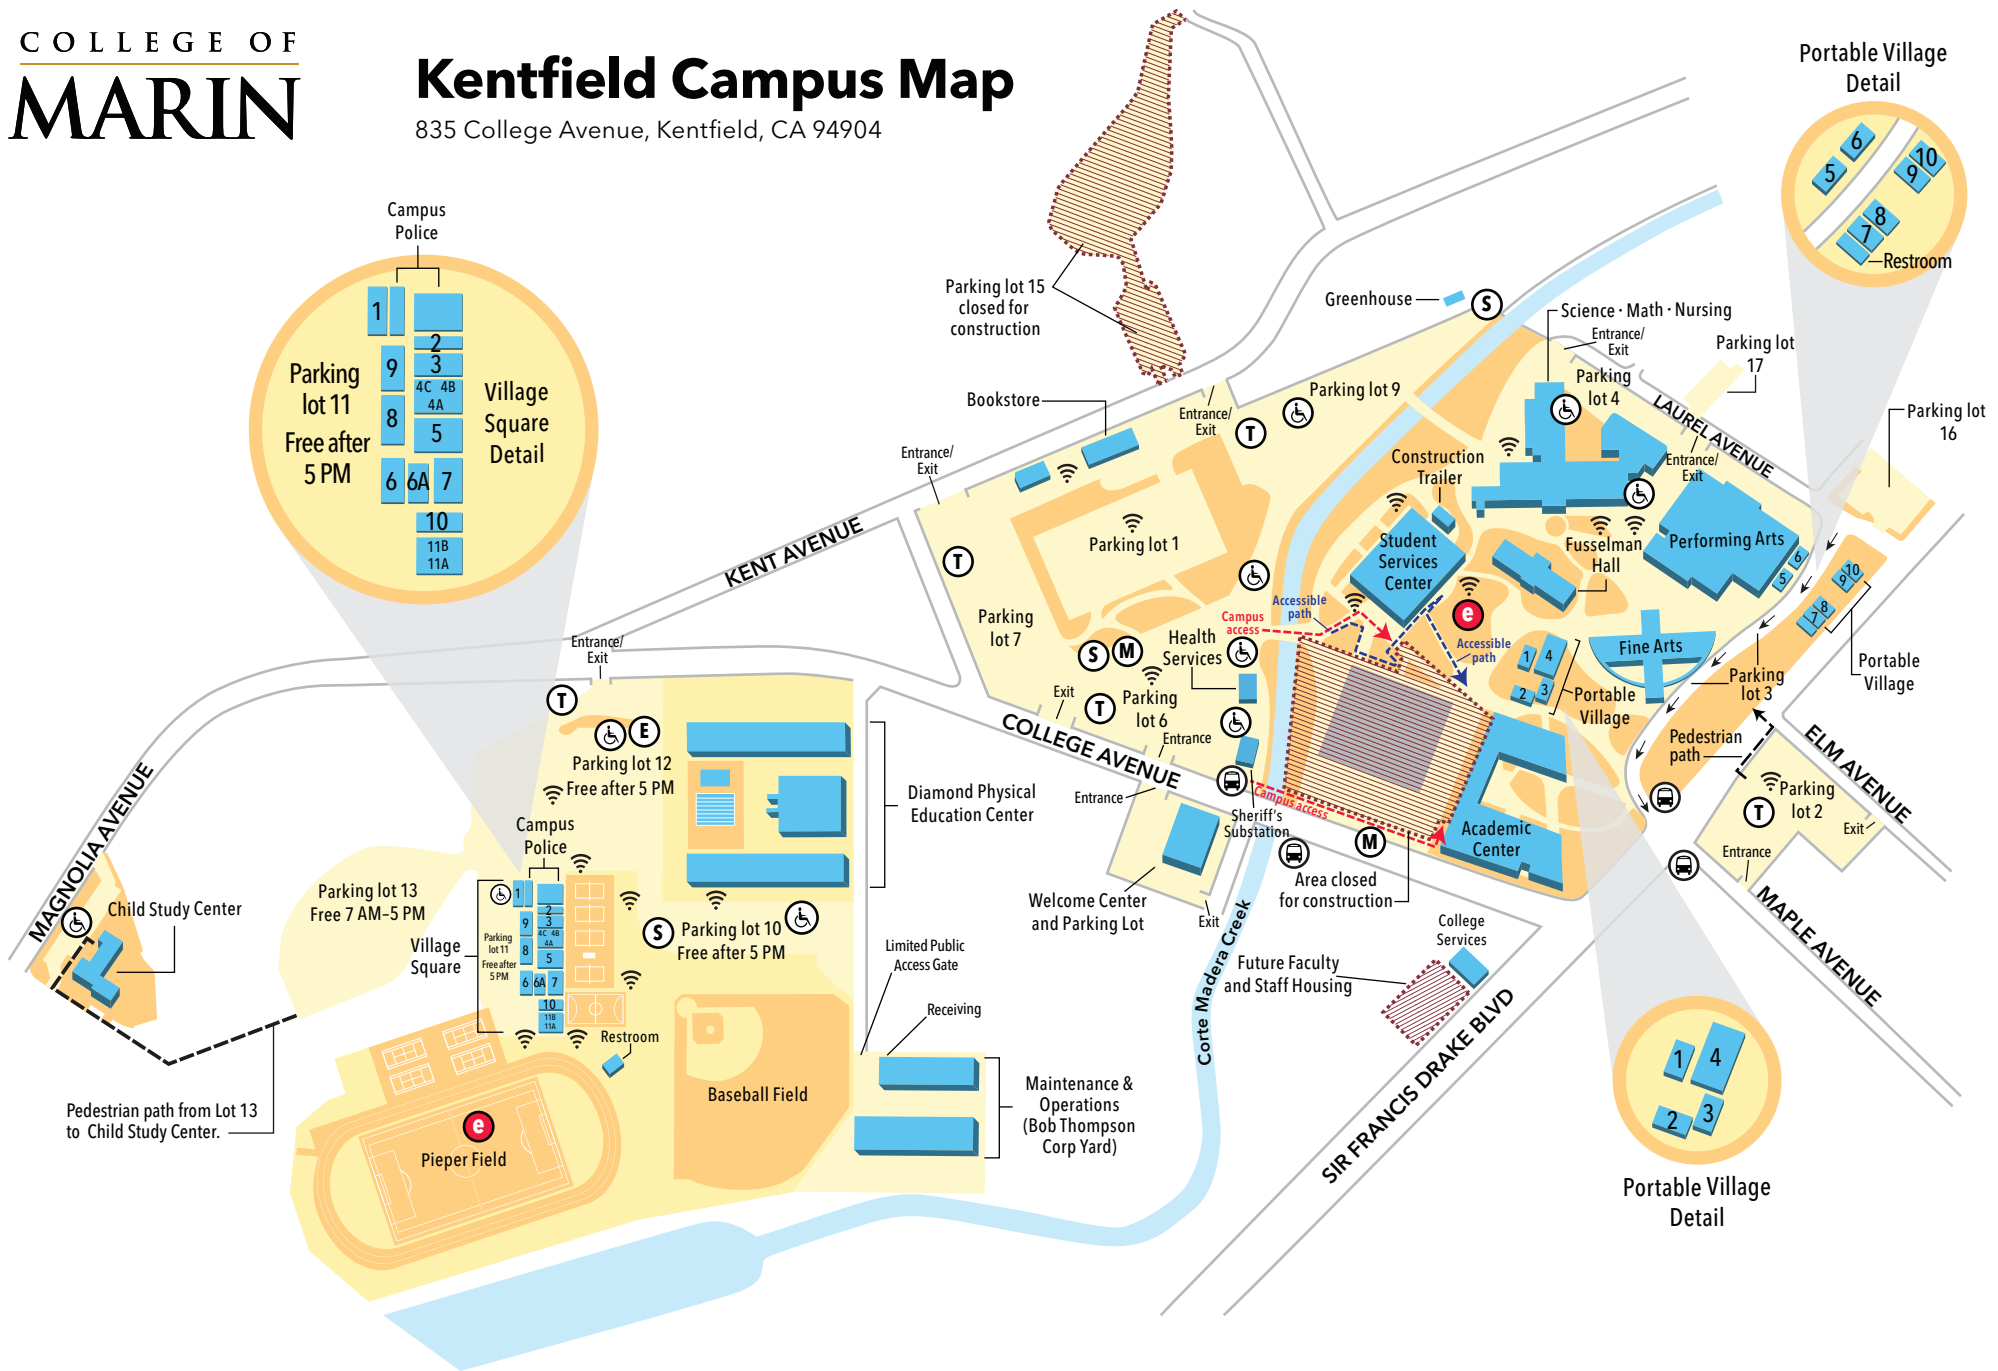

Kentfield Campus Map

835 College Avenue, Kentfield, CA 94904

- Accessible Parking
- Bus Stop
- Designated Smoking Area
- Electric Charging Stations
- Emergency Evacuation Areas
- Motorcycle Parking
- Ticket Dispensing Machine
- Wi-Fi Access