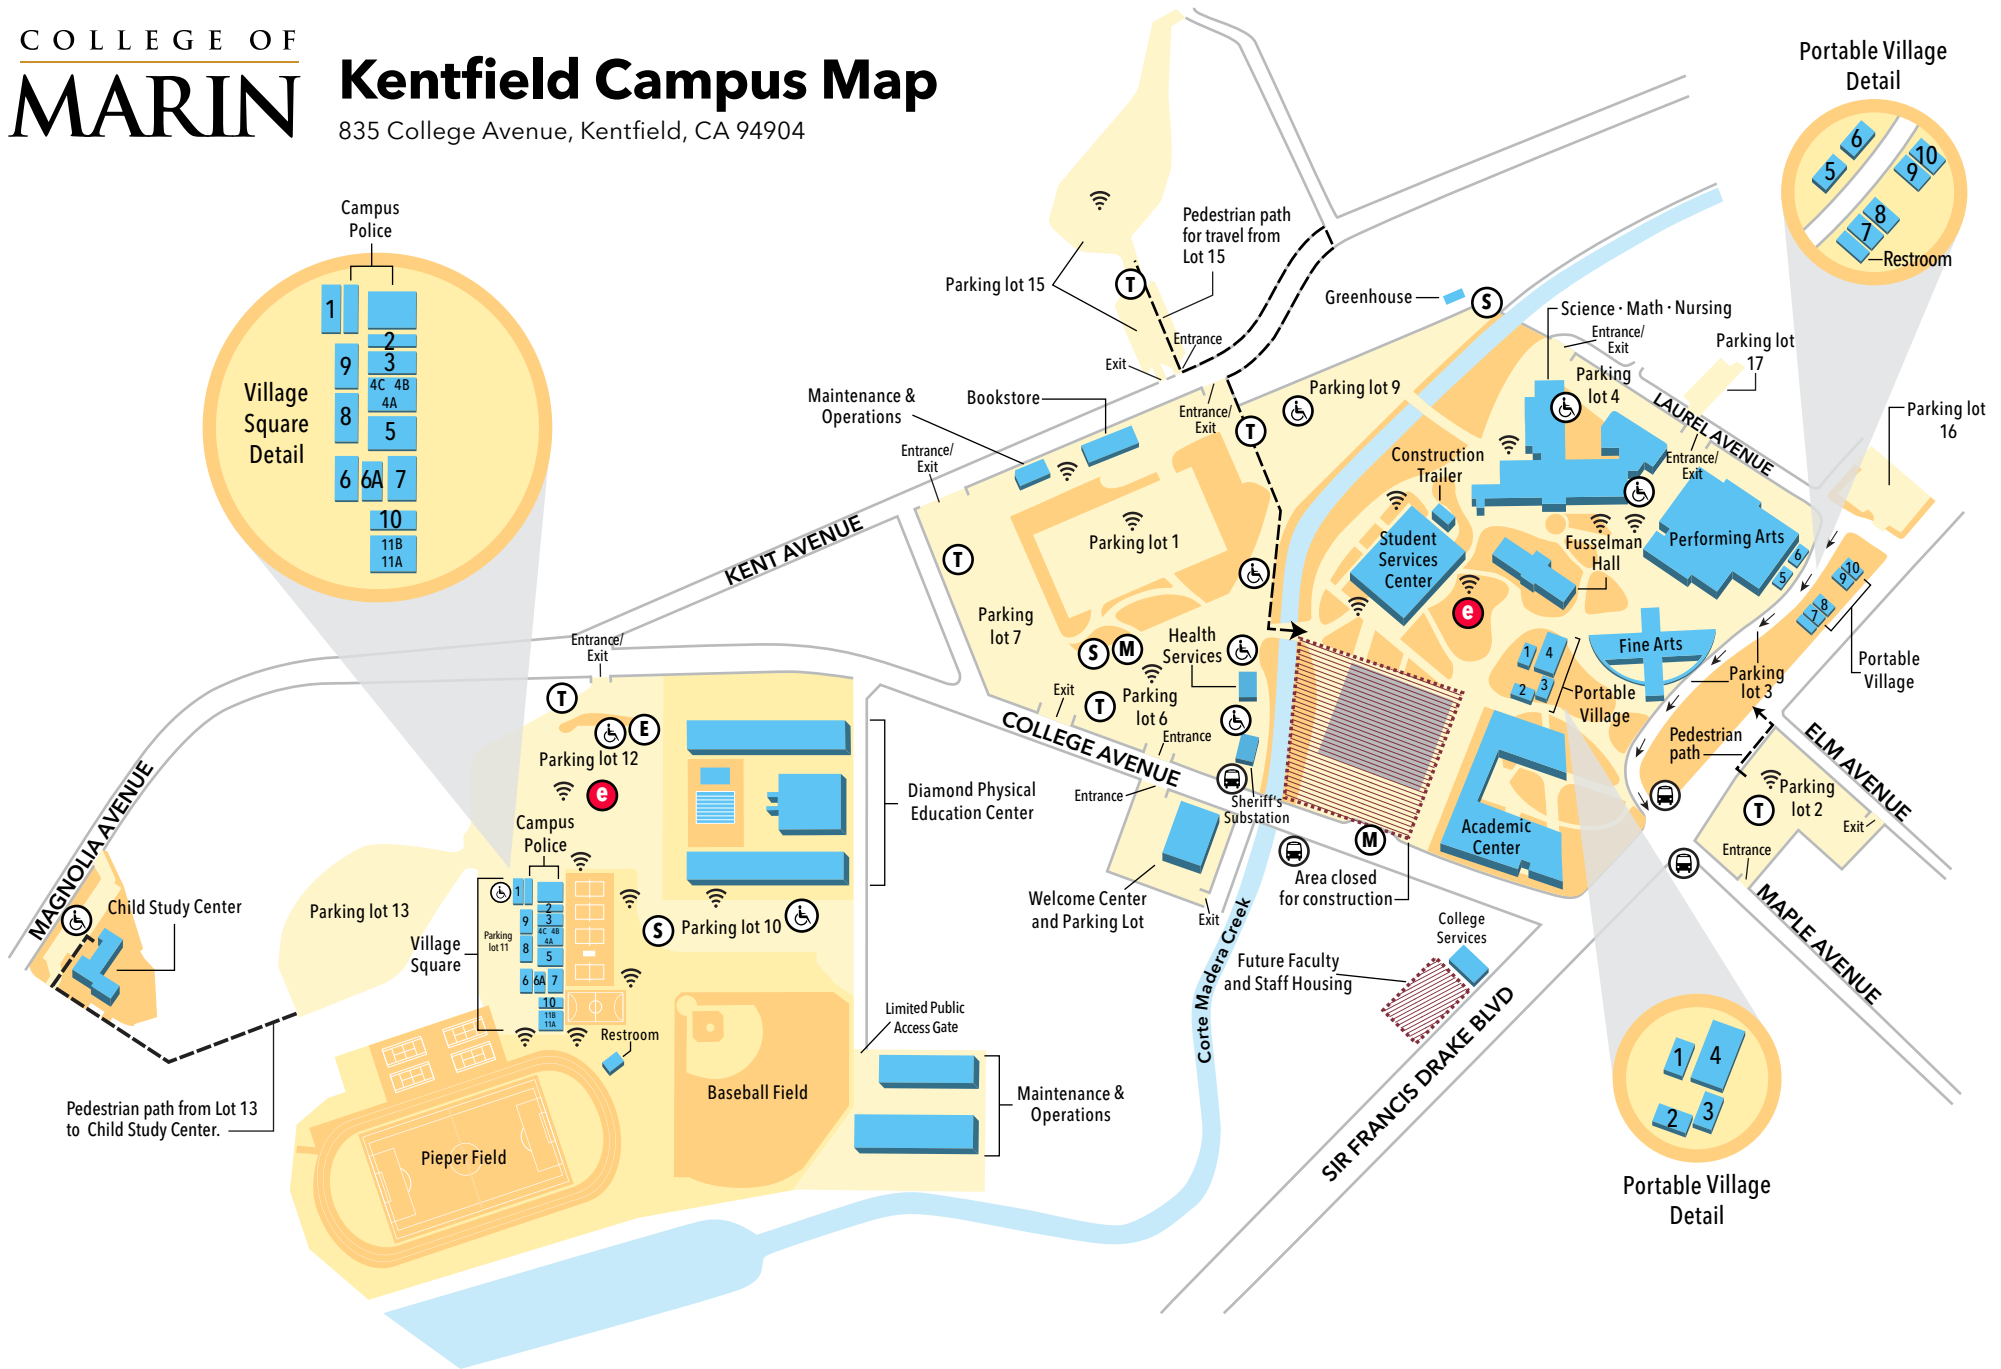

Kentfield Campus Map

835 College Avenue, Kentfield, CA 94904

- Accessible Parking
- Bus Stop
- Designated Smoking Area
- Electric Charging Stations
- Emergency Evacuation Areas
- Motorcycle Parking
- Ticket Dispensing Machine
- Wi-Fi Access