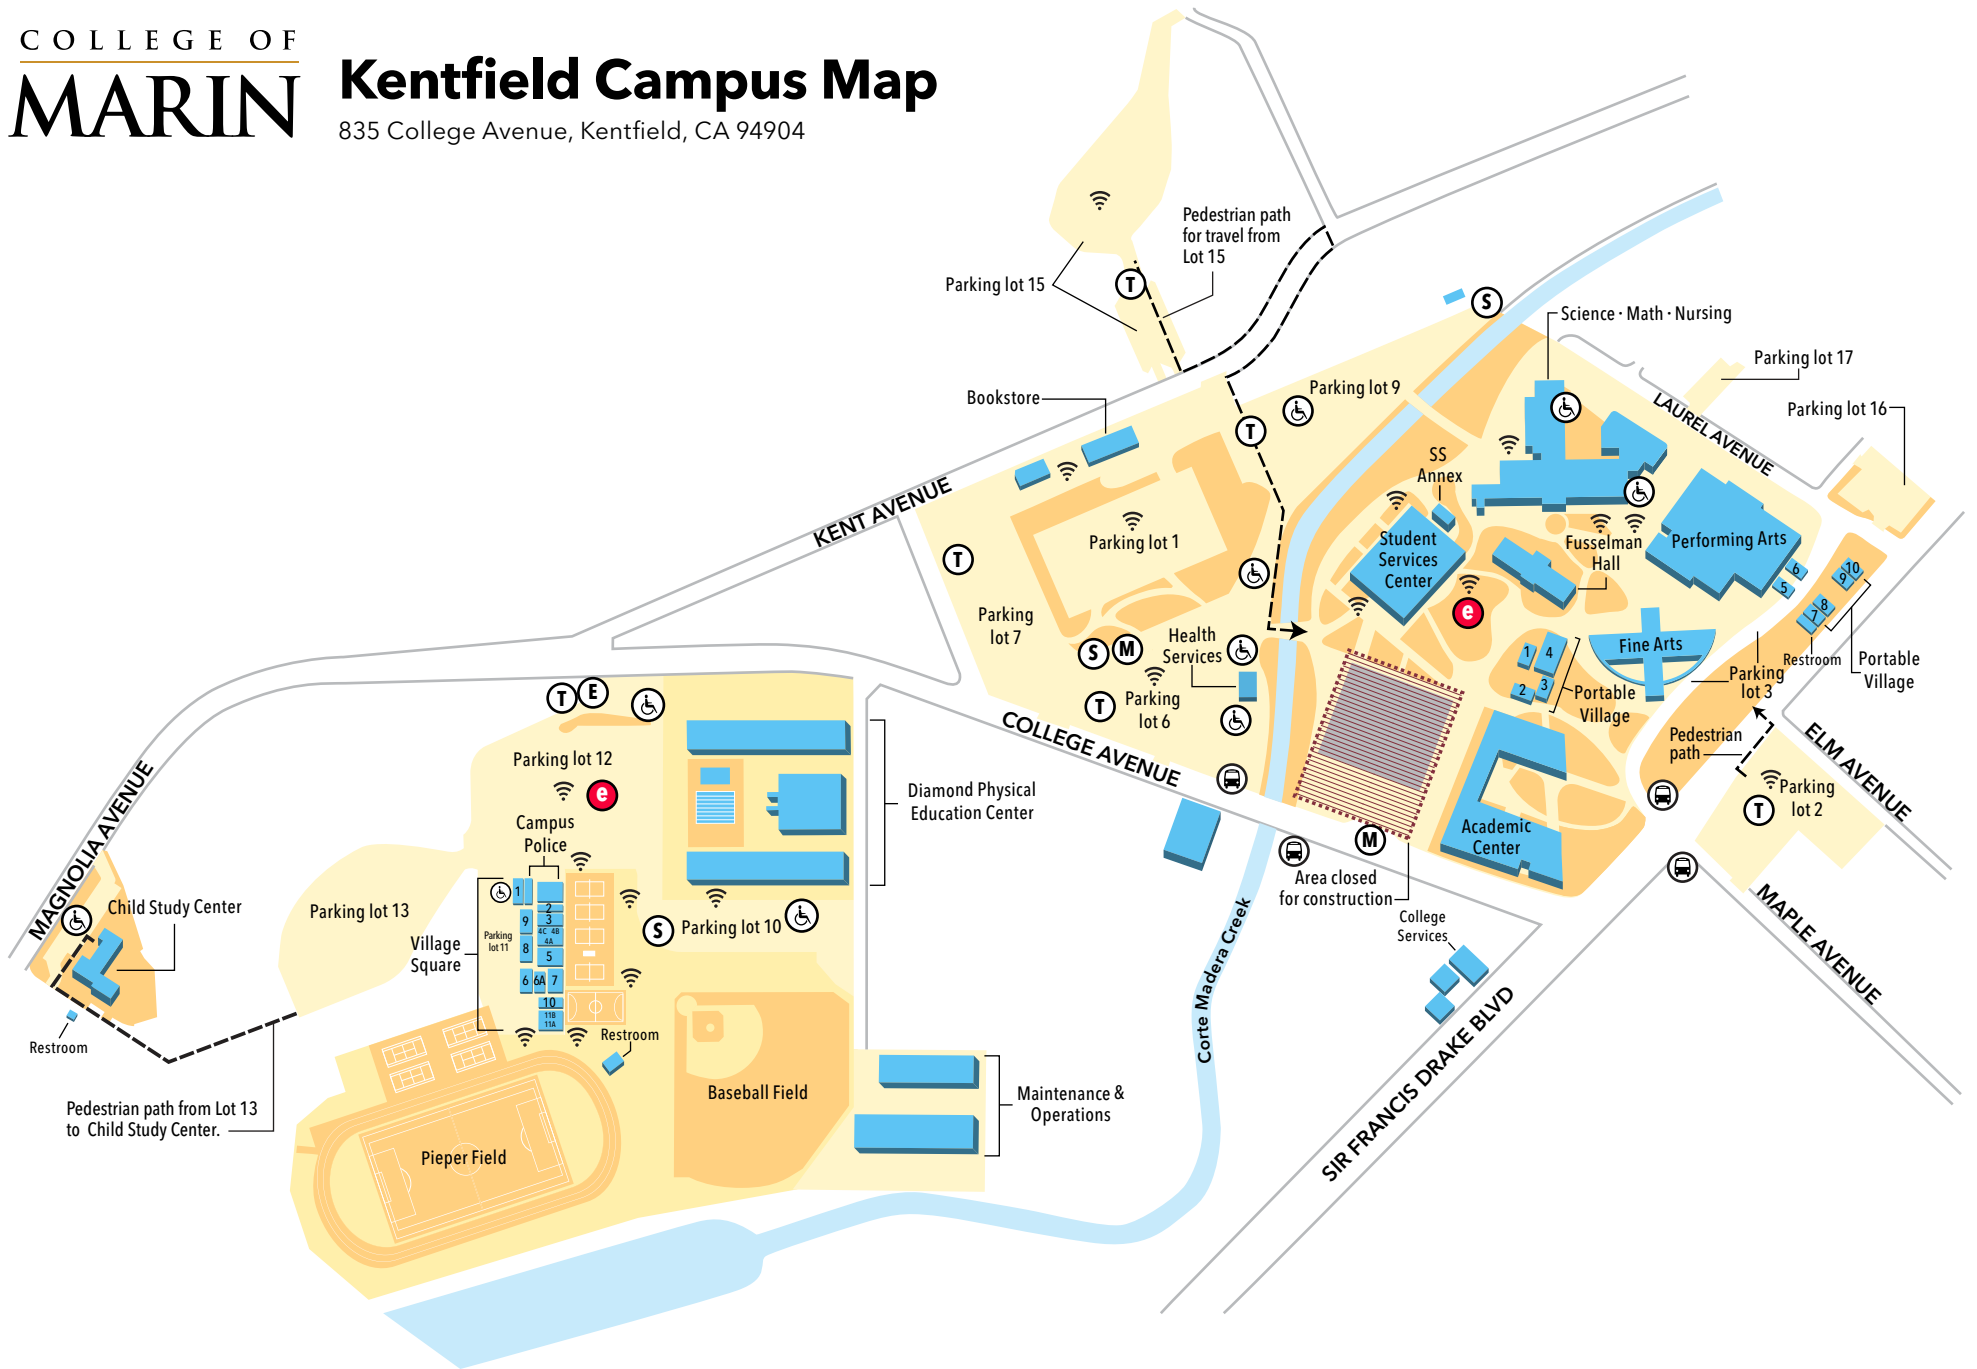

# Kentfield Campus Map

835 College Avenue, Kentfield, CA 94904

- Accessible Parking
- Bus Stop
- Designated Smoking Area
- Electric Charging Stations
- Emergency Evacuation Areas
- Motorcycle Parking
- Ticket Dispensing Machine
- Wi-Fi Access